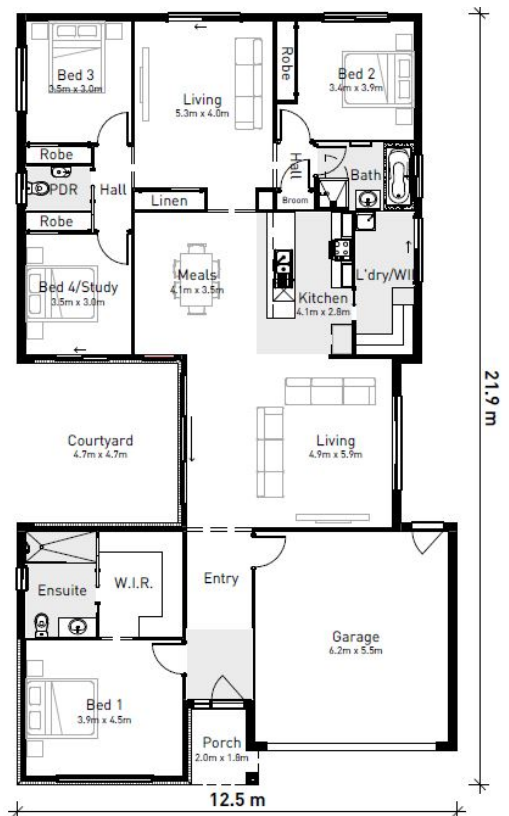

For more information contact:

Courtney Selway
courtney@hamlan.com.au
0439 605 971

geelonghomes.com.au
Good to be HOME