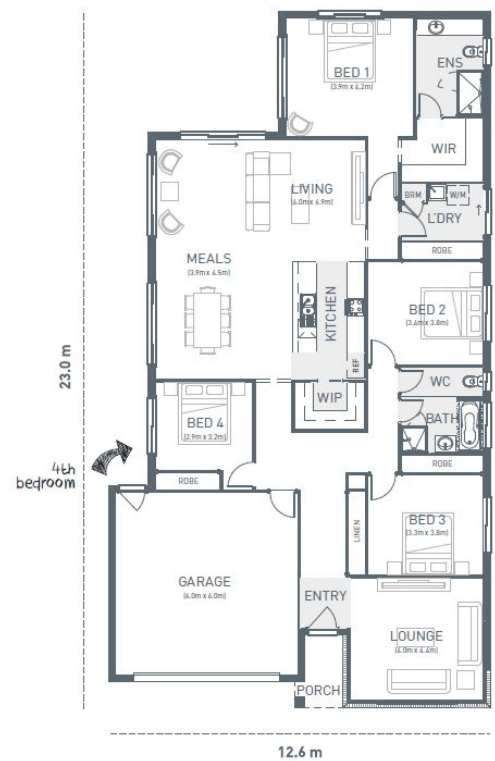

# RIVERSIDE246

COASTAL

LOT 424 LAKEVIEW  
DRIVE  
LARA LAKES

4  2  2 

HOME SIZE:  
26.5SQ

LOT SIZE:  
493m<sup>2</sup>

PACKAGE PRICE:

# \$812,370

INCLUSIONS:

- Double glazed windows & doors
- 2kw solar system
- Colorbond steel roof
- Site cost allowance
- Developer requirements

For more information contact:

Ash Afshar  
ash@geelonghomes.com.au