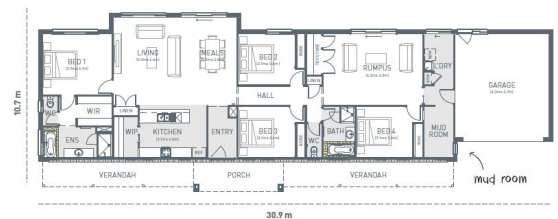

# BARRABOOL285

BUNGALOW

LOT 13 NASH COURT  
LETHBRIDGE

4  2  2 

HOME SIZE:  
30.6SQ

LOT SIZE:  
4535m<sup>2</sup>

PACKAGE PRICE:

# \$962,380

INCLUSIONS:

- Double glazed windows & doors
- 2kw solar system
- Colorbond steel roof
- Site cost allowance
- Developer requirements

For more information contact:

Chris Dooling  
chris@hamlan.com.au  
0458007776